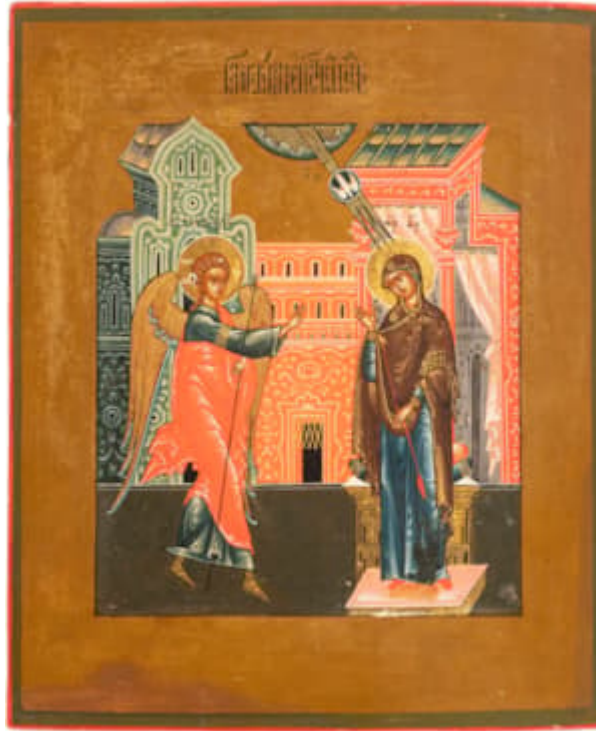

artsOLUTION

Annunciation

32 x 27 cm (12 ⁵/₈ x 10 ⁵/₈ inches)

Egg tempera on wood

Russia

19th c.